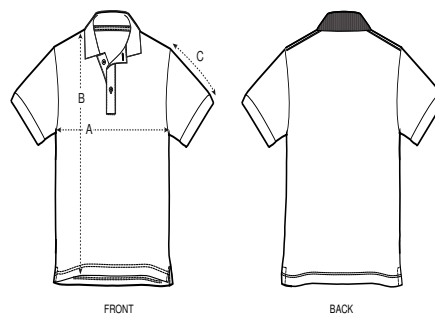

Whites

Colors

Essential Heathers

Special Heathers

Größenführer

Sizes	XXS	XS	S	M	L	XL	XXL	3XL	4XL	5XL
A Half Chest	45.5	47.5	50.5	53.5	56.5	59.5	63.5	67.5	72.5	77.5
B Body Length	61	64	68	72	74	76	78	80	82	83
C Sleeve Length	22	22.5	23	23.5	24	24.5	25	25.5	25.5	25.5

Verpackung

Sizes	XXS	XS	S	M	L	XL	XXL	3XL	4XL	5XL
Pieces/bag	5	5	5	5	5	5	5	5	5	5
Pieces/box	25	50	50	50	50	50	50	25	25	25