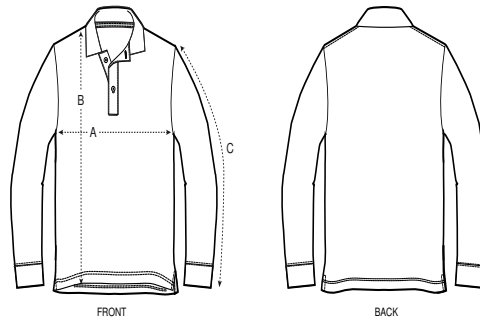

Whites

Colors

Essential Heathers

Größenführer

Sizes		XXS	XS	S	M	L	XL	XXL	3XL
A	Half Chest	45.5	47.5	50.5	53.5	56.5	59.5	63.5	67.5
B	Body Length	64	68	70	72	74	76	78	80
C	Sleeve Length	58	60	64.5	67	69	69.5	70	70

Verpackung

Sizes		XXS	XS	S	M	L	XL	XXL	3XL
	Pieces/bag	5	5	5	5	5	5	5	5
	Pieces/box	25	50	50	50	50	50	50	25