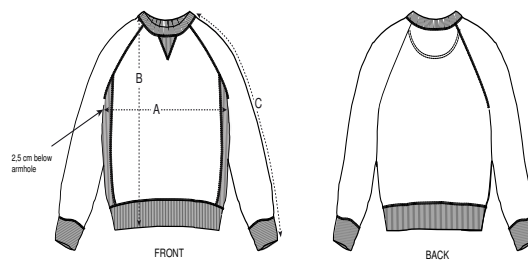

Whites

Colors

Essential Heathers

Special Heathers

Größenführer

Sizes		XXS	XS	S	M	L	XL	XXL	3XL
A	Half Chest	56	58	60	64	67	70	74	78
B	Body Length	62	65	69	73	75	77	79	81
C	Sleeve Length	74	74.5	80	84	85.2	87	87.2	88.1

Verpackung

Sizes		XXS	XS	S	M	L	XL	XXL	3XL
	Pieces/bag	5	5	5	5	5	5	5	5
	Pieces/box	10	20	20	20	20	20	20	10