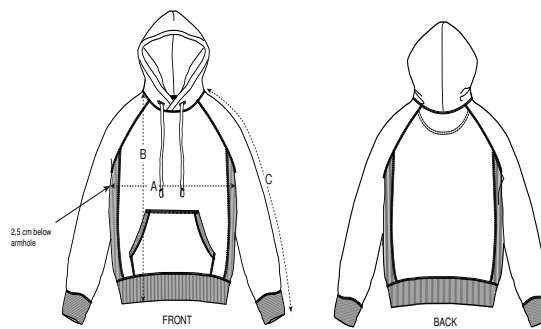

Whites

Colors

Essential Heathers

Special Heathers

Größenführer

Sizes		XXS	XS	S	M	L	XL	XXL	3XL
A	Half Chest	56	58	60	64	67	70	74	78
B	Body Length	62	65	69	73	75	77	79	81
C	Sleeve Length	74	74.5	80	84	85.2	87	87.2	88.1

Verpackung

Sizes		XXS	XS	S	M	L	XL	XXL	3XL
	Pieces/bag	5	5	5	5	5	5	5	5
	Pieces/box	10	15	15	15	15	15	15	10