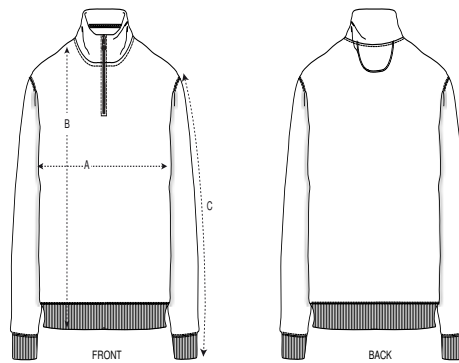

Whites

Colors

Essential Heathers

Größenführer

Sizes	XXS	XS	S	M	L	XL	XXL	3XL	4XL	5XL
A Half Chest	46	48	50	54	57	60	64	68	73	78
B Body Length	59	62	66	70	72	74	76	78	80	81
C Sleeve Length	56.5	58.5	63	65.5	67.5	68	68.5	68.5	68.5	68.5

Verpackung

Sizes	XXS	XS	S	M	L	XL	XXL	3XL	4XL	5XL
Pieces/bag	5	5	5	5	5	5	5	5	5	5
Pieces/box	10	20	20	20	20	20	20	10	10	10