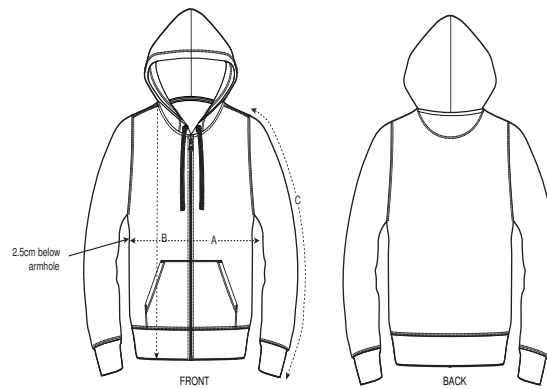

Whites

Colors

Essential Heathers

Größenführer

Sizes		XXS	XS	S	M	L	XL	XXL	3XL	4XL	5XL
A	Half Chest	46	48	50	54	57	60	64	68	73	78
B	Body Length	59	62	66	70	72	74	76	78	80	81
C	Sleeve Length	56.5	58.5	63	65.5	67.5	68	68.5	68.5	68.5	68.5

Verpackung

Sizes		XXS	XS	S	M	L	XL	XXL	3XL	4XL	5XL
	Pieces/bag	5	5	5	5	5	5	5	5	5	5
	Pieces/box	10	20	20	20	20	20	20	10	10	10