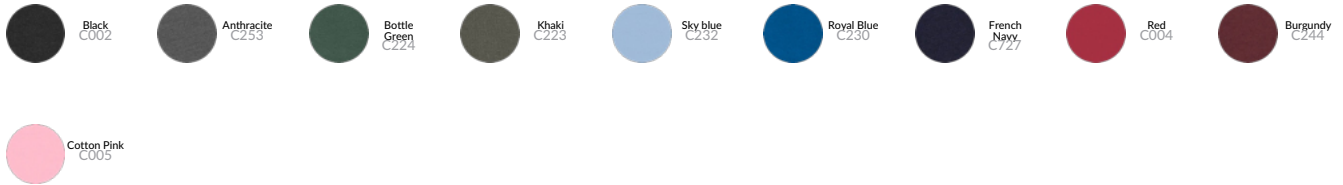

Whites

Colors

Essential Heathers

Größenführer

Sizes		XXS	XS	S	M	L	XL	XXL	3XL	4XL	5XL
A	Half Chest	46	48	50	54	57	60	64	68	73	78
B	Body Length	59	62	66	70	72	74	76	78	80	81
C	Sleeve Length	56.5	58.5	63	65.5	67.5	68	68.5	68.5	68.5	68.5