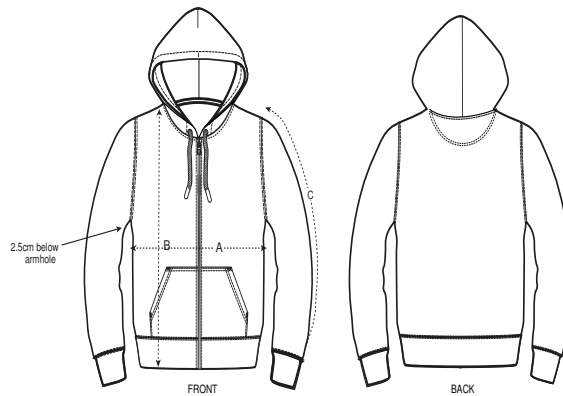

Whites

Colors

Essential Heathers

Größenführer

Sizes		XXS	XS	S	M	L	XL	XXL	3XL
A	Half Chest	47	49	51	55	58	61	65	69
B	Body Length	61	64	68	72	74	76	78	80
C	Sleeve Length	56	58	62.5	65	67	67.5	68	68

Verpackung

Sizes		XXS	XS	S	M	L	XL	XXL	3XL
	Pieces/bag	5	5	5	5	5	5	5	5
	Pieces/box	10	20	20	20	20	20	20	10