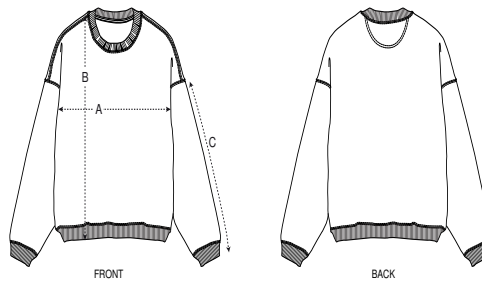

Whites

Colors

Essential Heathers

Größenführer

Sizes		XXS	XS	S	M	L	XL	XXL	3XL
A	Half Chest	59.5	61.5	63.5	67.5	70.5	73.5	77.5	81.5
B	Body Length	62	65	69	73	75	77	79	81
C	Sleeve Length	51	53	57	59	61	61.5	62	62

Verpackung

Sizes		XXS	XS	S	M	L	XL	XXL	3XL
	Pieces/bag	1	1	1	1	1	1	1	1
	Pieces/box	10	20	20	20	20	20	20	10