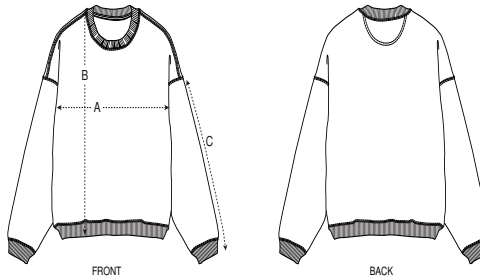

Colors

G. Dyed  
Blue Stone  
C732

G. Dyed  
Black Rock  
L140

G. Dyed  
Latte  
C733

Größenführer

Sizes	XXS	XS	S	M	L	XL	XXL	3XL
A Half Chest	59.5	61.5	63.5	67.5	70.5	73.5	77.5	81.5
B Body Length	60	63	68	72	74	76	78	80
C Sleeve Length	50	52	56.5	59	61	61.5	62	62

Verpackung

Sizes	XXS	XS	S	M	L	XL	XXL	3XL
Pieces/bag	5	5	5	5	5	5	5	5
Pieces/box	10	20	20	20	20	20	20	10