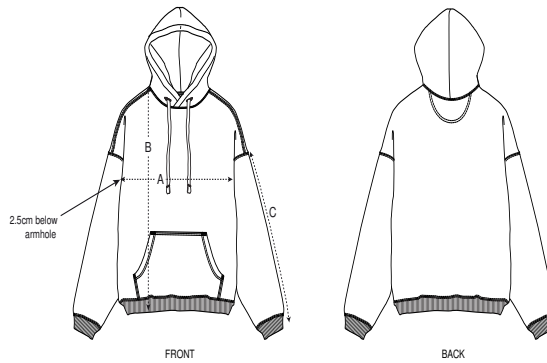

Colors

Größenführer

Sizes	XXS	XS	S	M	L	XL	XXL	3XL
A Half Chest	59.5	61.5	63.5	67.5	70.5	73.5	77.5	81.5
B Body Length	60	63	68	72	74	76	78	80
C Sleeve Length	50	52	56.5	59	61	61.5	62	62

Verpackung

Sizes	XXS	XS	S	M	L	XL	XXL	3XL
Pieces/bag	5	5	5	5	5	5	5	5
Pieces/box	10	20	20	20	20	20	20	10