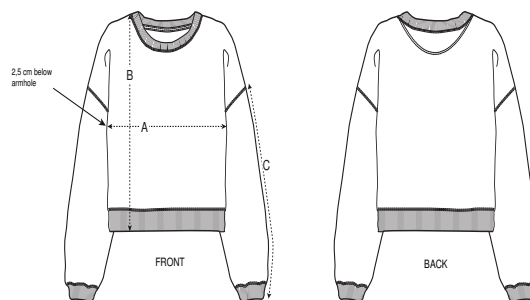

Whites

Colors

Essential Heathers

Special Heathers

Größenführer

Sizes		XS	S	M	L	XL	XXL
A	Half Chest	57	60	63	66	69	73
B	Body Length	54	57	59	61	63	65
C	Sleeve Length	46	47.5	49	50.5	52	52

Verpackung

Sizes		XS	S	M	L	XL	XXL
	Pieces/bag	5	5	5	5	5	5
	Pieces/box	20	20	20	20	20	20