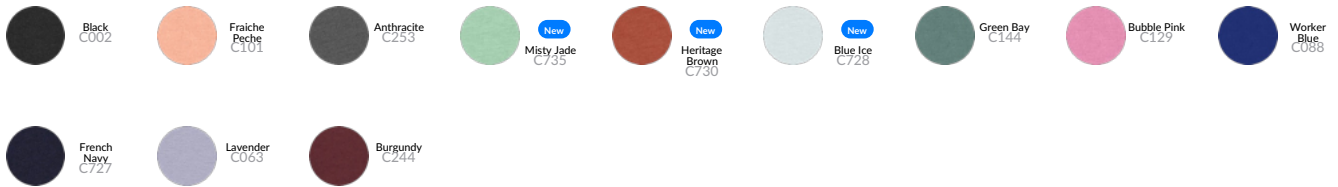

Whites

Colors

Essential Heathers

Special Heathers

Größenführer

Sizes		XS	S	M	L	XL	XXL
A	Half Chest	57	60	63	66	69	73
B	Body Length	54	57	59	61	63	65
C	Sleeve Length	46	47.5	49	50.5	52	52

Verpackung

Sizes		XS	S	M	L	XL	XXL
	Pieces/bag	5	5	5	5	5	5
	Pieces/box	20	20	20	20	20	20