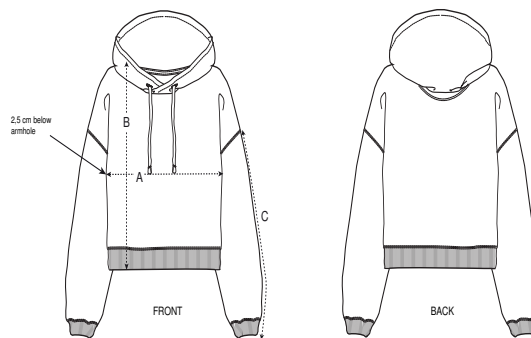

Whites

Colors

Essential Heathers

Special Heathers

Größenführer

Sizes		XS	S	M	L	XL	XXL
A	Half Chest	57	60	63	66	69	73
B	Body Length	54	57	59	61	63	65
C	Sleeve Length	46	47.5	49	50.5	52	52

Verpackung

Sizes		XS	S	M	L	XL	XXL
	Pieces/bag	5	5	5	5	5	5
	Pieces/box	20	20	20	20	20	20