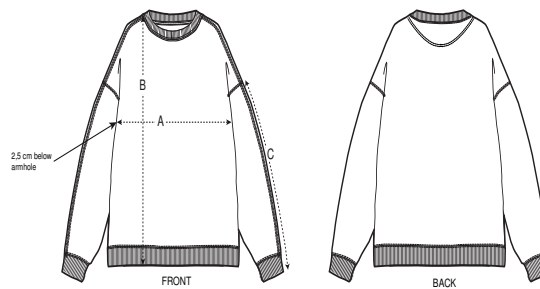

Whites

Colors

Essential Heathers

Größenführer

Sizes		S	M	L
A	Half Chest	57.5	63.5	69.5
B	Body Length	70	73	76
C	Sleeve Length	54	57	60

Verpackung

Sizes		S	M	L
	Pieces/bag	5	5	5
	Pieces/box	20	20	20