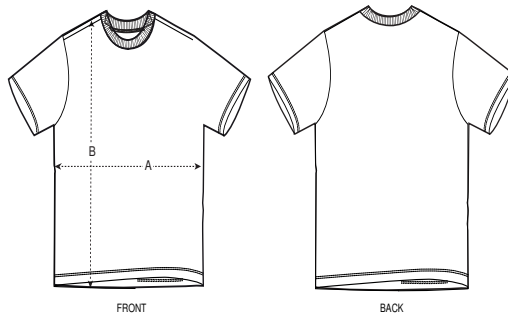

Colors

Größenführer

Sizes		XXS	XS	S	M	L	XL	XXL	3XL
A	Half Chest	50	52	54	58	61	64	68	72
B	Body Length	65	68	72	76	78	80	82	84
C	Sleeve Length	21	22	23.5	25	25.5	26	26.5	27

Verpackung

Sizes		XXS	XS	S	M	L	XL	XXL	3XL
	Pieces/bag	5	5	5	5	5	5	5	5
	Pieces/box	25	50	50	50	50	50	50	25